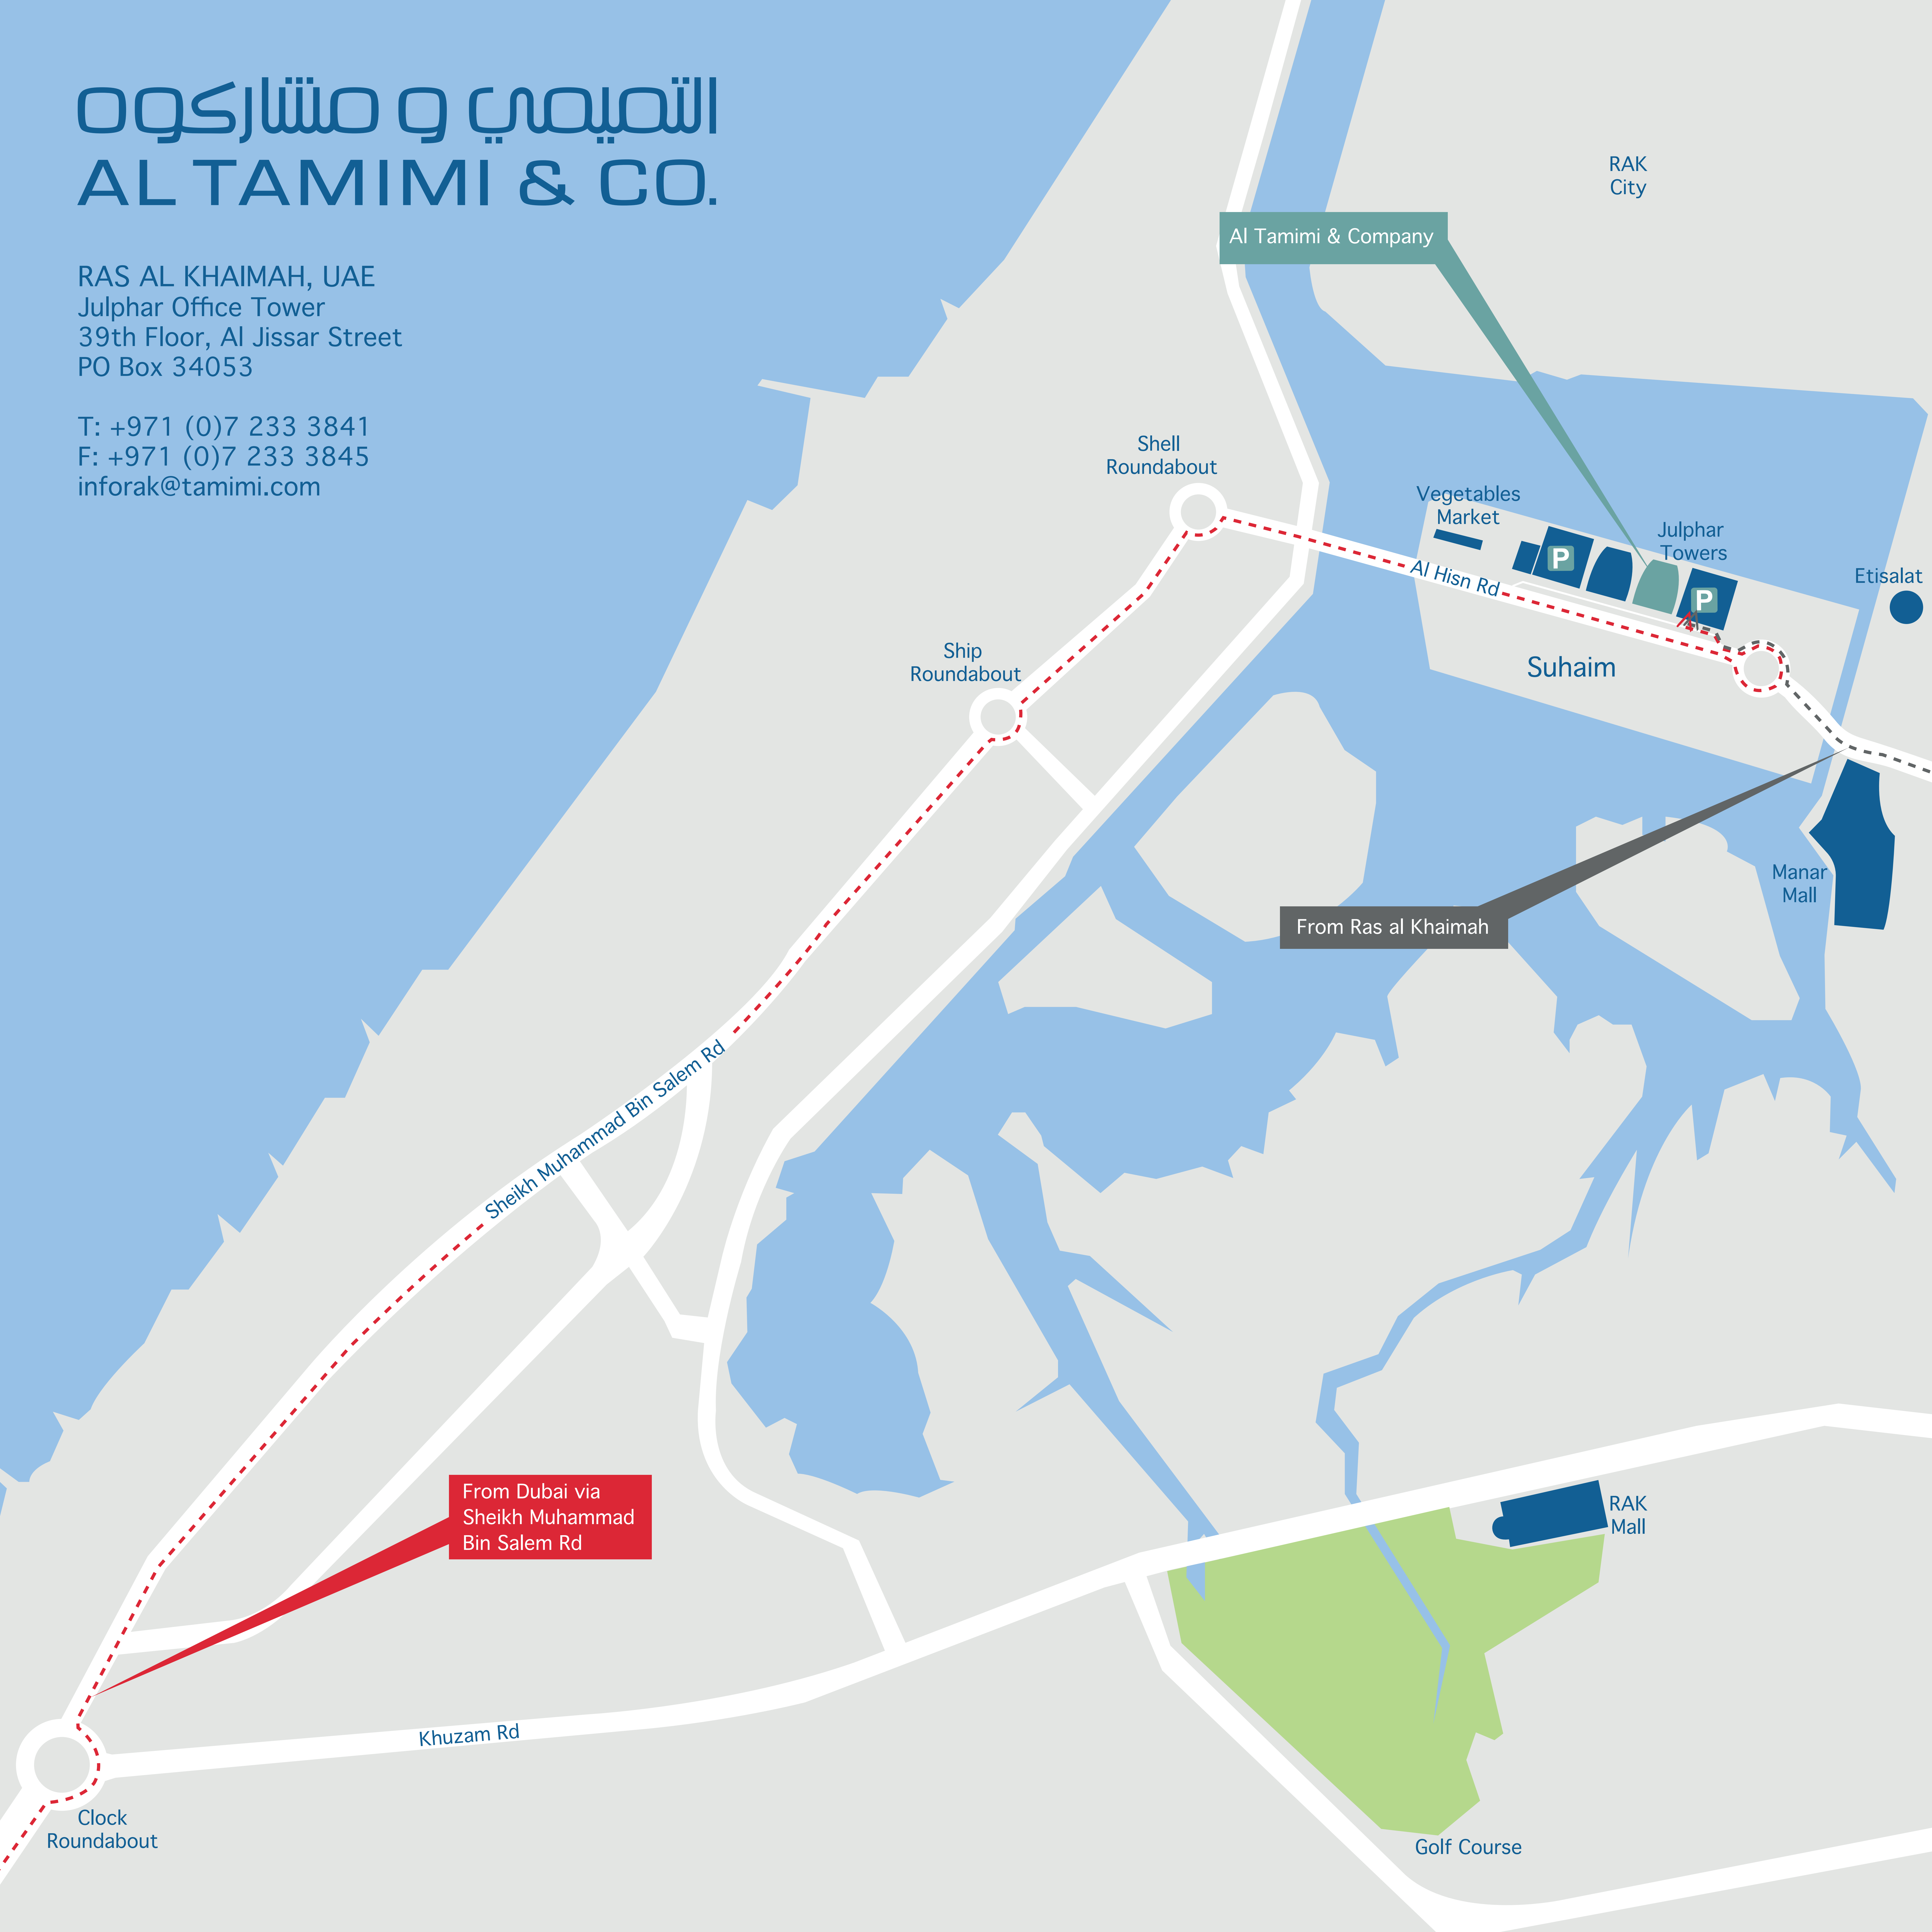

التميمي و شركاه AL TAMIMI & CO.

RAS AL KHAIMAH, UAE
Julphar Office Tower
39th Floor, Al Jissar Street
PO Box 34053

T: +971 (0)7 233 3841
F: +971 (0)7 233 3845
inforak@tamimi.com

Al Tamimi & Company

RAK City

Shell Roundabout

Vegetables Market

Julphar Towers

Etisalat

Al Hisn Rd

Suhaim

Ship Roundabout

Manar Mall

From Ras al Khaimah

From Dubai via
Sheikh Muhammad
Bin Salem Rd

RAK Mall

Khuzam Rd

Clock Roundabout

Golf Course